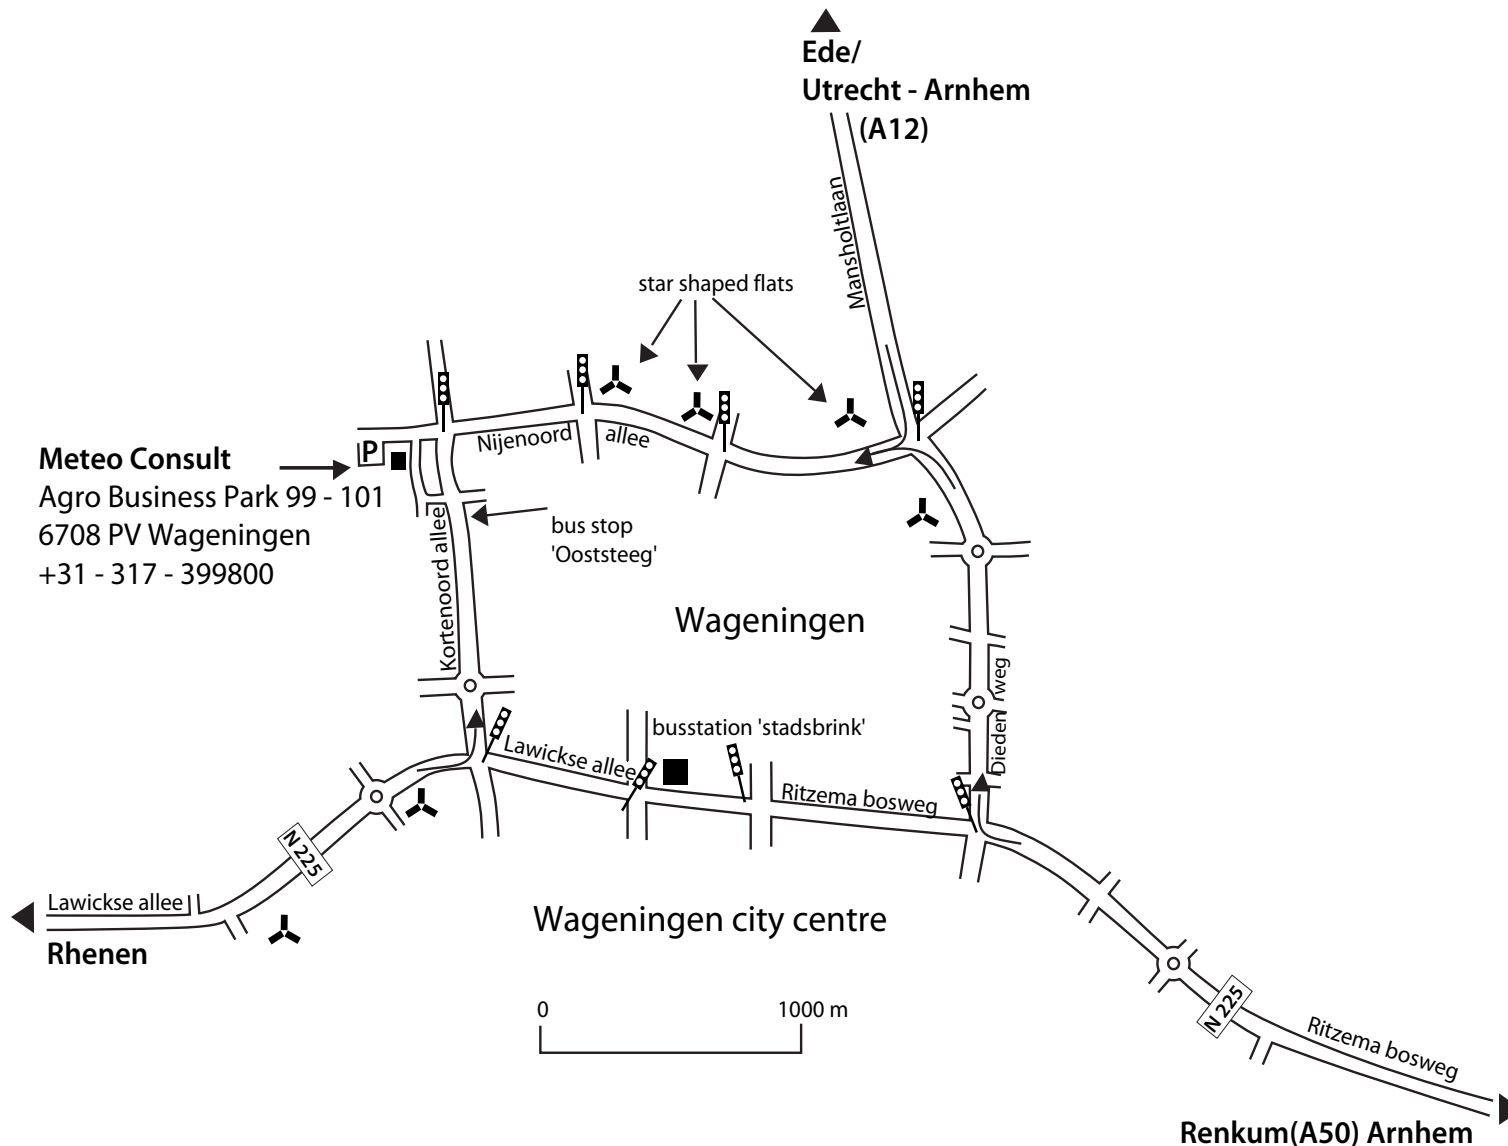

Route description

By train:

Station Ede - Wageningen
bus 88 to Wageningen,
get off at bus stop the 'Ooststeeg'
You'll go right to the businesspark. (two minutes walk)

By bus:

From Utrecht or Arnhem:
To bus station Wageningen, then board bus 88 heading for station Ede -Wageningen, get off at bus stop 'Ooststeeg'. You'll see us across the street at your right hand. (two minutes walk)

By car:

From Utrecht (A12):

Exit Ede - Wageningen, traffic light left.
When entering Wageningen 1st traffic light right, straight on to Meteo Consult. (Nijenoord Allee)

From Arnhem (A12):

Exit Ede - Wageningen traffic light left.
When entering Wageningen 1st traffic light right, straight on to Meteo Consult. (Nijenoord Allee)

From Rhenen:

When entering Wageningen 1st traffic light left, after that again 1st traffic light left.

From Renkum (A50):

After the 'Wageningse Berg'
1st traffic light right, then 1st traffic light left, straight on to Meteo Consult.

Meteo Consult
Agro Business Park 99 - 101
6708 PV Wageningen
+31 - 317 - 399800